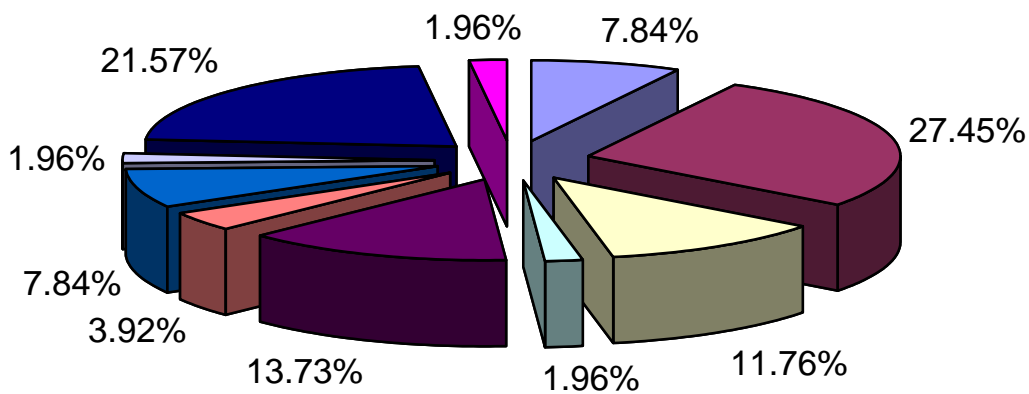

HPO-Tinian: Surveys by Village (FY 03)

Carolinan Heights	Chalan Famalao'an	Kanadan Makpo
Lamanibot	Marpo Heights	Masalok Area
Pina Area	Puetto Area	San Jose
Tachungnya		

Name of Village	# of Survey	Percentage
Carolinan Heights	4	7.84%
Chalan Famalao'an	14	27.45%
Kanadan Makpo	6	11.76%
Lamanibot	1	1.96%
Marpo Heights	7	13.73%
Masalok Area	2	3.92%
Pina Area	4	7.84%
Puetto Area	1	1.96%
San Jose	11	21.57%
Tachungnya	1	1.96%
Total	51	100.00%