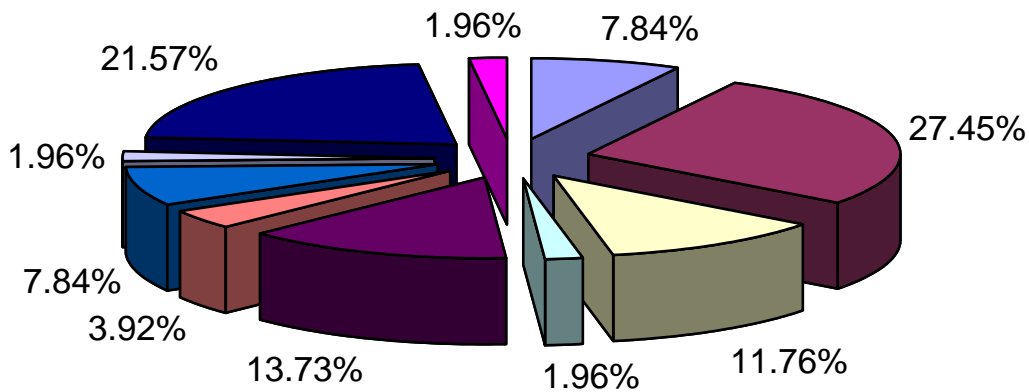

HPO-Tinian: Surveys by Village (FY 03)

Carolinan Heights	Chalan Famalao'an	Kanadan Makpo
Lamanibot	Marpo Heights	Masalok Area
Pina Area	Puetto Area	San Jose
Tachungnya		

Name of Village	# of Survey	Percentage
Carolinan Heights	4	7.84%
Chalan Famalao'an	14	27.45%
Kanadan Makpo	6	11.76%
Lamanibot	1	1.96%
Marpo Heights	7	13.73%
Masalok Area	2	3.92%
Pina Area	4	7.84%
Puetto Area	1	1.96%
San Jose	11	21.57%
Tachungnya	1	1.96%
Total	51	100.00%