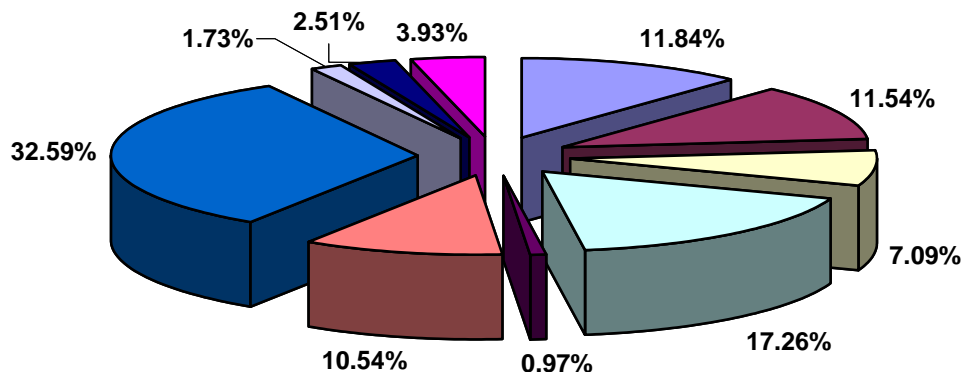

TIQ Villages: Survey by Square Meters (FY 03)

Carolinas Heights	Chalan Famalao'an	Kanadan Makpo	Lamanibot
Marpo Heights	Masalok Area	Pina Area	Puetto Area
San Jose	Tachungnya		

Name of Village	Square Meter	Square Meter %
Carolinan Heights	61,755.17	11.84%
Chalan Famalao'an	60,178.00	11.54%
Kanadan Makpo	36,972.00	7.09%
Lamanibot	90,000.00	17.26%
Marpo Heights	5,063.00	0.97%
Masalok Area	55,000.00	10.54%
Pina Area	170,000.00	32.59%
Puetto Area	9,000.00	1.73%
San Jose	13,107.32	2.51%
Tachungnya	20,500.00	3.93%
Total	521,575.49	100.00%