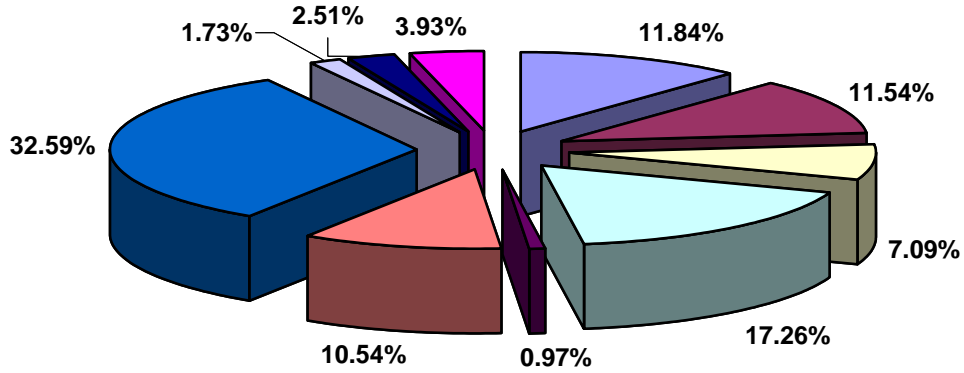

TIQ Villages: Survey by Square Meters (FY 03)

Carolinas Heights	Chalan Famalao'an	Kanadan Makpo	Lamanibot
Marpo Heights	Masalok Area	Pina Area	Puetto Area
San Jose	Tachungnya		

Name of Village	Square Meter	Square Meter %
Carolinan Heights	61,755.17	11.84%
Chalan Famalao'an	60,178.00	11.54%
Kanadan Makpo	36,972.00	7.09%
Lamanibot	90,000.00	17.26%
Marpo Heights	5,063.00	0.97%
Masalok Area	55,000.00	10.54%
Pina Area	170,000.00	32.59%
Puetto Area	9,000.00	1.73%
San Jose	13,107.32	2.51%
Tachungnya	20,500.00	3.93%
Total	521,575.49	100.00%