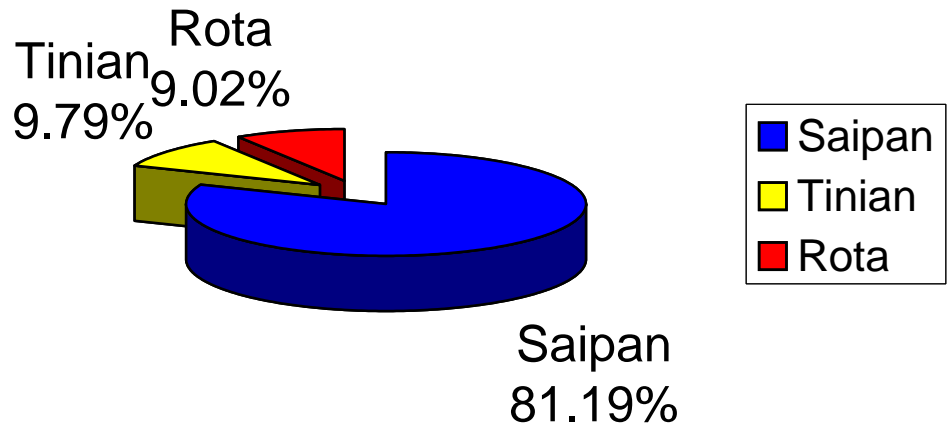

## Survey Summary for Each Island (FY 03)

Island	Total Survey Summary	%
Saipan	423	81.19%
Tinian	51	9.79%
Rota	47	9.02%
<b>Total</b>	<b>521</b>	<b>100.00%</b>